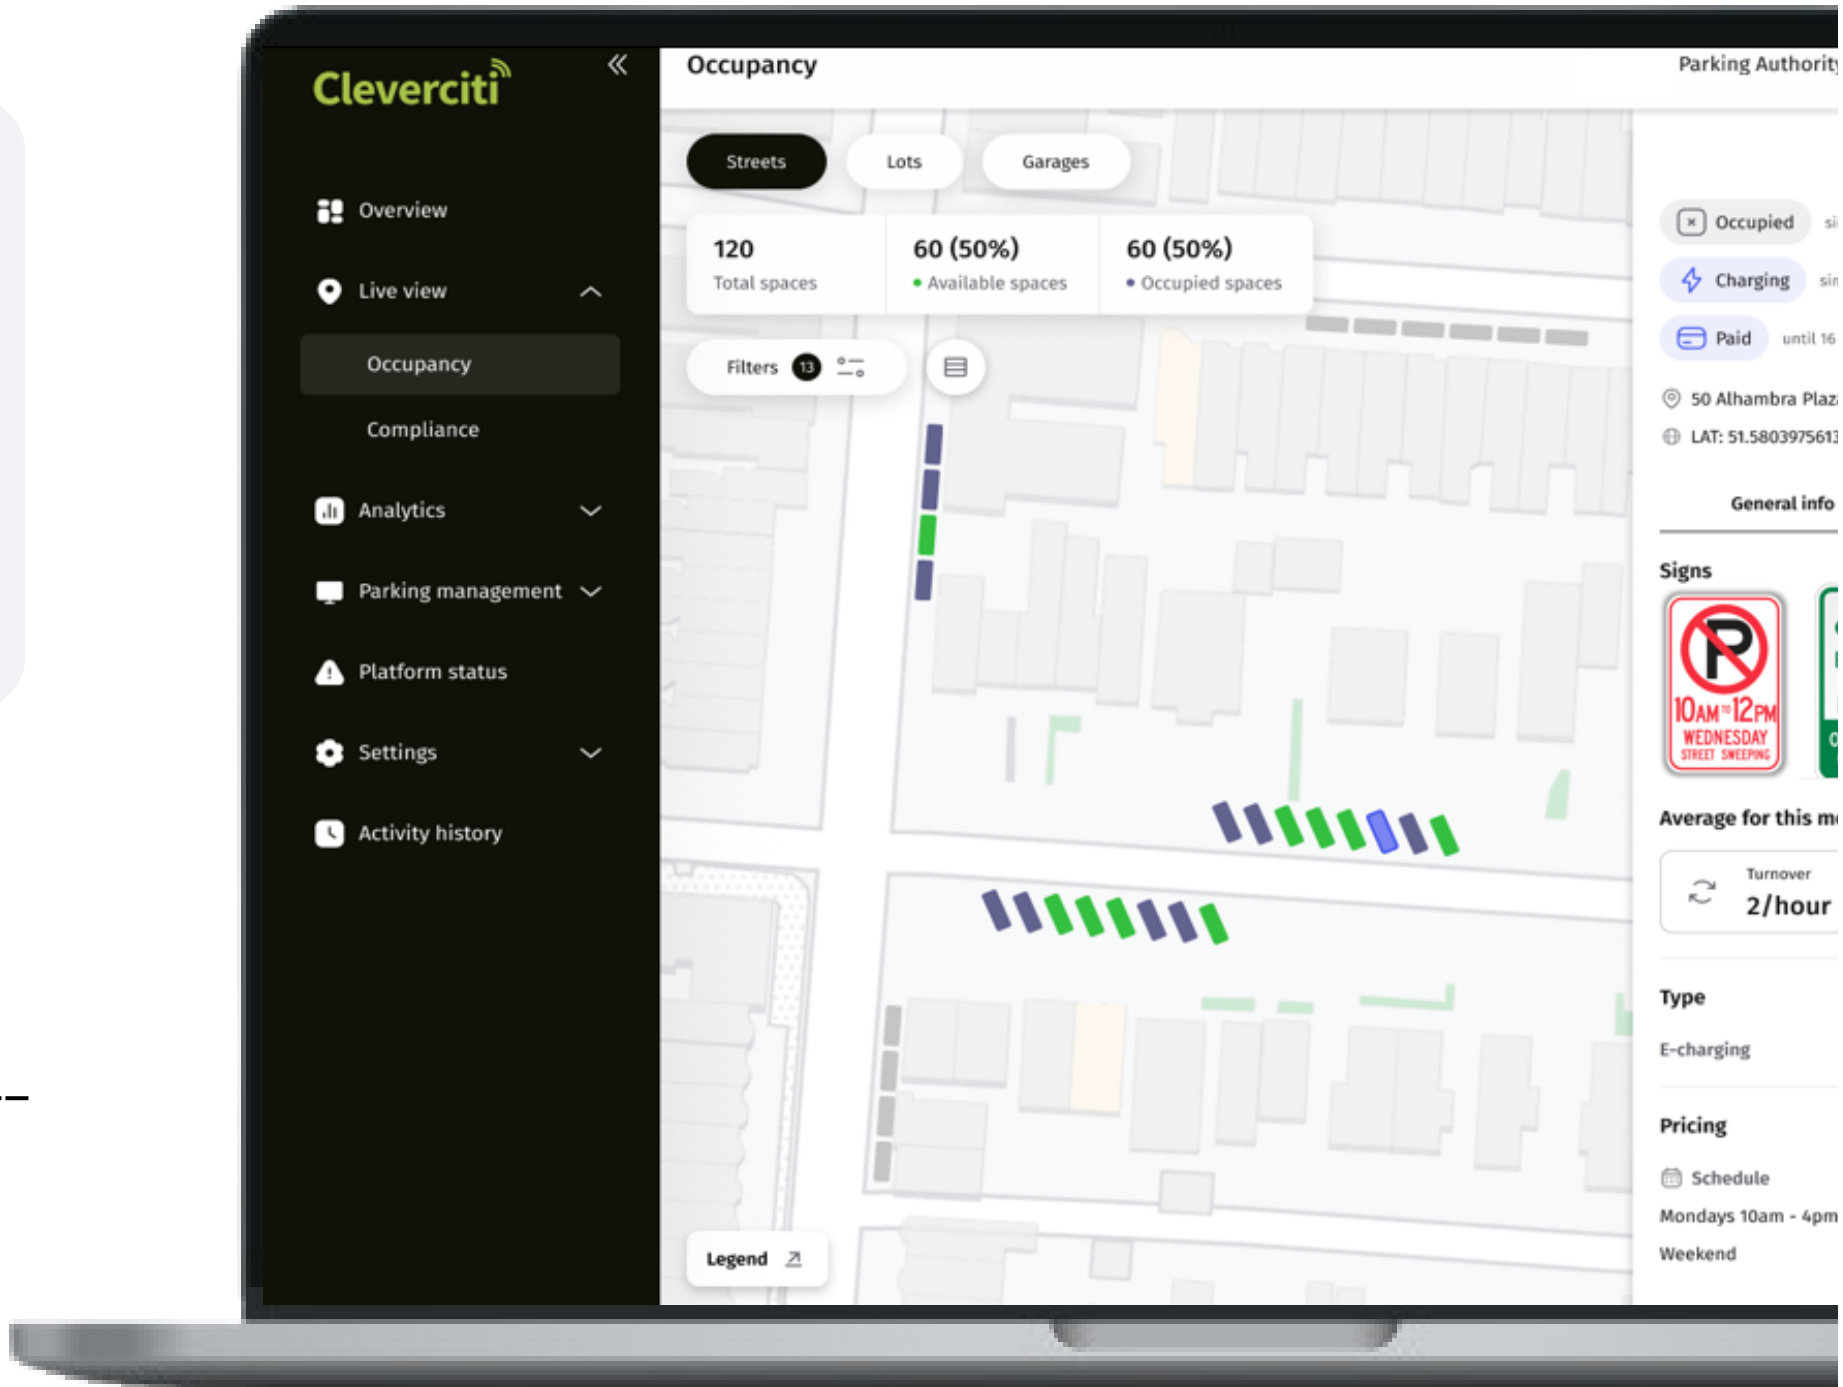

CleverPortal

INTEGRATED PARKING INTELLIGENCE PLATFORM

The CleverPortal is an integrated parking intelligence platform designed to map, manage, and maximize every aspect of a parking operation from curb to garage.

The CleverPortal securely ingests real-time data from sensors (native & 3rd party), payments, PARCs and APGS and organizes it to provide unparalleled operational insights via it's robust analytics modules and reporting suite.

Complete with an interactive "Live View" map the CleverPortal also offers violation management, revenue management and digital sign management all created to reduce vehicle minutes traveled, increase operational efficiencies and asset utilization.

Curb Management Analytics:

- Digital Mapping & Inventory
- Real Time Occupancy
  - On-Street
  - Lots
  - Garages
- Space Utilization Heatmaps
- Integrated Wayfinding
- EV Availability
- 3rd Party Data Integration
- CDS Enabled

Compliance and Violation Analytics:

- Automated Enforcement Alerts
- Visual Violation Verification
- Violation Tracking
- No P.I.I. Collected

Technical Details:

- Cloud hosted solution
- Supports all modern web browsers
- Multi -lingual support
- Security permissions

Revenue Analytics:

- Space/Zone Payment Compliance
- Revenue Tracking by Payment Method
- Revenue Mapping
- Revenue Comparison
- CDS Enabled

CLEVERCITI SYSTEMS GMBH
GLOBAL HEADQUARTERS
Hofmannstrasse 54
81379 Munich, Germany
Tel: +49 89 78576736-23

CLEVERCITI SYSTEMS CORP.
NORTH AMERICA
8000 Avalon Blvd. Suite 100
Alpharetta, Ga. 30009
Tel: (331) 218-7323